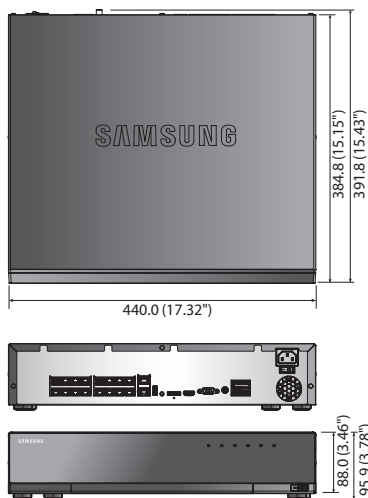

Dimensions

Unit : mm (inch)

SRN-1673S